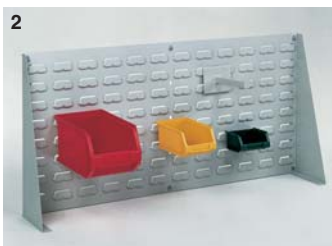

## Bench units

Free standing louvered panels designed for storage on work tops. Colour: light grey.