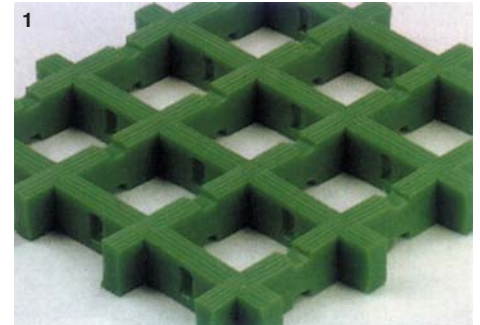

Allimat

Safety and fatigue relief matting

- Safety: ribbing in each direction provides extra grip, both to the floor and to the people or traffic using the matting. Allimat readily conforms to floor contours.
- Fatigue relief: The ideal flooring for workstations, Allimat fights against operator fatigue when standing for long periods and insulates from cold.
- Noise reduction: noise levels are reduced dramatically on hard floors such as concrete, steel and tiles.
- Reversible: for double working life. An optional edging strip is available, Allimat is supplied in 5 m (16.4 ft) and 10 m (32.8 ft) rolls of 0.6, 0.9, 1.2 or 1.5 m (2.0, 3.0, 4.0 or 5.0 ft.) widths.

Alligridd

1 Ref. 61200 Allimat

Mesh size: 22 X 22 mm/0.9 X 0.9"
Wt: 4.85 kg/m² (1.1 lbs./ft²)
Colour: black, blue, green, red and other colours available on application.

Ref. 61201 Allimat

Mesh size: 30 X 30 mm/1.2 X 1.2"
Wt: 4.3 kg/m² (0.9 lbs./ft²)
Colour: black, blue, green, red and other colours available on application.

Ref. 61206 Allimat

Mesh size: 30 X 10 mm/1.2 X 0.4"
Wt: 5.5 kg/m² (1.2 lbs./ft²)
Colour: black, blue, green, red and other colours available on application.

Ref. 61250 Hygimat

Hygienic matting for the food industry, resistant to fats and oils
Mesh size: 22 X 22 mm/0.9 X 0.9"
Wt: 4.85 kg/m² (1.1 lbs./ft²)
Colour: cream, terracotta.

Manufactured in GRP (glass reinforced polyester), Alligridd walkway and stair-tread grating is strong, safe, and exceptionally corrosion resistant. Other dimensions available on demand.