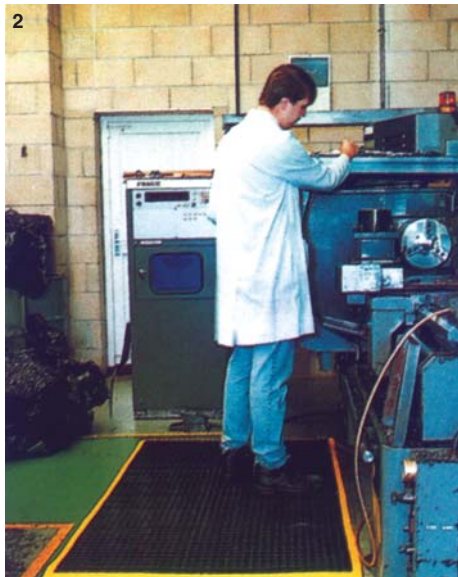

Allimat

Safety and fatigue relief matting

- Safety: ribbing in each direction provides extra grip, both to the floor and to the people or traffic using the matting. Allimat readily conforms to floor contours.
- Fatigue relief: The ideal flooring for workstations, Allimat fights against operator fatigue when standing for long periods and insulates from cold.
- Noise reduction: noise levels are reduced dramatically on hard floors such as concrete, steel and tiles.
- Reversible: for double working life. An optional edging strip is available, Allimat is supplied in 5 m (16.4 ft) and 10 m (32.8 ft) rolls of 0.6, 0.9, 1.2 or 1.5 m (2.0, 3.0, 4.0 or 5.0 ft.) widths.

Alligridd

1 Ref. 61200 Allimat

Mesh size: 22 X 22 mm/0.9 X 0.9"
Wt: 4.85 kg/m² (1.1 lbs./ft²)
Colour: black, blue, green, red and other colours available on application.

Ref. 61201 Allimat

Mesh size: 30 X 30 mm/1.2 X 1.2"
Wt: 4.3 kg/m² (0.9 lbs./ft²)
Colour: black, blue, green, red and other colours available on application.

Ref. 61206 Allimat

Mesh size: 30 X 10 mm/1.2 X 0.4"
Wt: 5.5 kg/m² (1.2 lbs./ft²)
Colour: black, blue, green, red and other colours available on application.

Ref. 61250 Hygimat

Hygienic matting for the food industry, resistant to fats and oils
Mesh size: 22 X 22 mm/0.9 X 0.9"
Wt: 4.85 kg/m² (1.1 lbs./ft²)
Colour: cream, terracotta.

2 Entrance/Workstation mats

Allimat ref. 61200 cut to size with perimeter edging strip.
sizes:
Ref.: 61511: 1,200 X 600 mm/48 X 24"
Ref.: 61513: 1,500 X 1,000 mm/60 X 39"
Ref.: 61515: 1,800 X 1,200 mm/72 X 48"
Colours: black, blue, brown, green, grey, red and yellow.
Workstation mats in black with high visibility yellow safety edging.