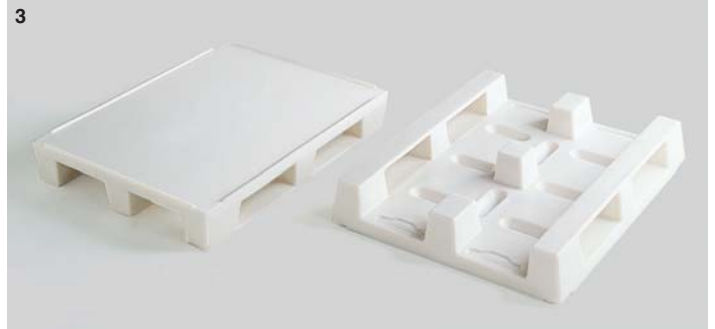

Biopal

- Pallet loadings: for evenly distributed load - depending on type and configuration of load

Ref. R1902

pallet with nine feet
solid deck with 7mm collar
Dim.: L 800 X w 600 X h 147 mm
Dim.: L 31.5 X w 23.6 X h 5.8"
Wt: 7.2 kg/15.9 lbs.
Colour: white
dynamic load: up to 400 kg/880 lbs.

3 Ref. R3302

pallet with two runners and three feet
solid deck with 10 mm collar
Dim.: L 1,200 X w 1,000 X h 190 mm
Dim.: L 47.2 X w 39.4 X h 7.5"
Wt: 18.0 kg/39.6 lbs.
Colour: white
dynamic load: up to 1,000 kg/2,200 lbs.

Ref. R3902

pallet with nine feet
solid deck with 10 mm collar
Dim.: L 1,200 X w 1,000 X h 150 mm
Dim.: L 47.2 X w 39.4 X h 5.9"
Wt: 15.0 kg/33.0 lbs.
Colour: white
dynamic load: up to 700 kg/1,550 lbs.