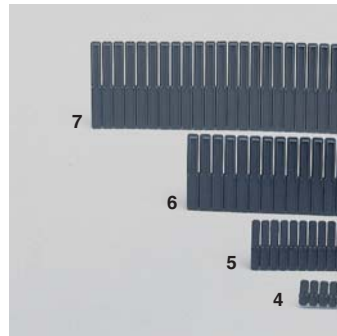

## 1 4 litres Ref. 21G21

polypropylene modular storage tray  
 Ext. dim.: L 278 X w 178 X h 90 mm  
 Ext. dim.: L 10.9 X w 7.0 X h 3.5"  
 Int. dim.: L 265 X w 165 X h 88 mm  
 Int. dim.: L 10.4 X w 6.5 X h 3.4"  
 Wt: 0.30 kg/0.66 lbs., Colour: blue.  
 SKU quantity: 20

## 4 Ref. 80045

polypropylene  
 length: 1,104 X w 45 mm  
 length: 43.5 X 1.8". Wt: 0.11 kg/0.2 lbs.  
 SKU quantity: 60

## 5 Ref. 80088

polypropylene  
 length: 1,104 X w 88 mm  
 length: 43.5 X 3.5". Wt: 0.22 kg/0.5 lbs.  
 SKU quantity: 30

## 6 Ref. 80150

polypropylene  
 length: 1,100 X w 150 mm  
 length: 43.3 X 5.9". Wt: 0.44 kg/1.0 lbs.  
 SKU quantity: 20