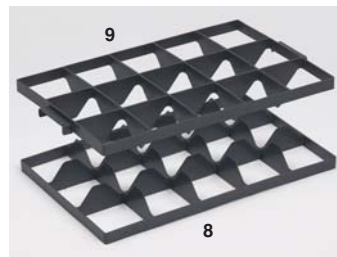

8 Ref. 83015

SKU quantity: 160 per carton
polypropylene – base divider
15 glass catering dividers
compartment dim: 106 x 114mm
Dim.: 555 x 355 x 60mm
Weight: 0.37Kg, Colour: dark grey

9 Ref. 83P15

SKU quantity: 160 per carton
top divider for 83015
Dim.: 595 x 355 x 60mm
Weight: 0.38Kg, Colour: dark grey

6 Ref. 80150

polypropylene
length: 1,100 X w 150 mm
length: 43.3 X 5.9". Wt: 0.44 kg/1.0 lbs.
SKU quantity: 20

7 Ref. 80190

polypropylene
length: 1,100 X w 190 mm
length: 43.3 X 7.5". Wt: 0.54 kg/1.1 lbs.
SKU quantity: 20