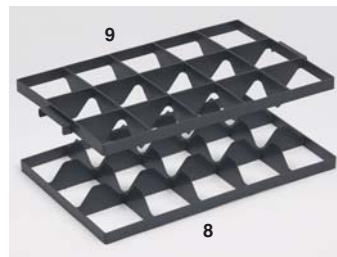

## 6 Ref. 80150

polypropylene  
 length: 1,100 X w 150 mm  
 length: 43.3 X 5.9". Wt: 0.44 kg/1.0 lbs.  
 SKU quantity: 20

## 7 Ref. 80190

polypropylene  
 length: 1,100 X w 190 mm  
 length: 43.3 X 7.5". Wt: 0.54 kg/1.1 lbs.  
 SKU quantity: 20

A partitioning system designed for all Allibert Buckhorn containers with vertical walls. Divider strips snap to size and interlock for ease of assembly, offering variable compartment sizes.