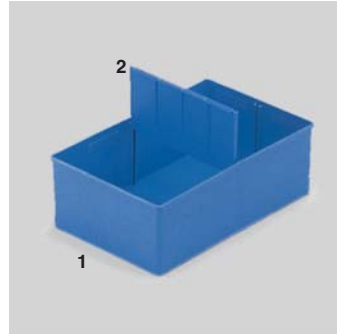

# Partitioning systems

- Modular storage tray
  - can be partitioned to create 4 to 16 compartments within a European standard range container, ref. 2A021.
  - partitions lock firmly into position and are easy to remove.

## 1 4 litres Ref. 21G21

polypropylene modular storage tray  
 Ext. dim.: L 278 X w 178 X h 90 mm  
 Ext. dim.: L 10.9 X w 7.0 X h 3.5"  
 Int. dim.: L 265 X w 165 X h 88 mm  
 Int. dim.: L 10.4 X w 6.5 X h 3.4"  
 Wt: 0.30 kg/0.66 lbs., Colour: blue.  
 SKU quantity: 20

- Divider strips
  - a partitioning system designed for all Allibert Buckhorn containers with vertical walls.
  - divider strips snap to size and interlock for ease of assembly, offering variable compartment sizes.

## 4 Ref. 80045

polypropylene  
 length: 1,104 X w 45 mm  
 length: 43.5 X 1.8". Wt: 0.11 kg/0.2 lbs.  
 SKU quantity: 60