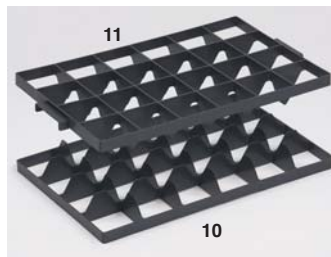

12 Ref. 83040

SKU quantity: 160 per carton
polypropylene – base divider
40 glass catering dividers
compartment dim: 65 x 66mm
Dim.: 555 x 355 x 60mm
Weight: 0.52Kg, Colour: dark grey

13 Ref. 83P40

SKU quantity: 160 per carton
top divider for 83040
Dim.: 595 x 355 x 60mm
Weight: 0.53Kg, Colour: dark grey