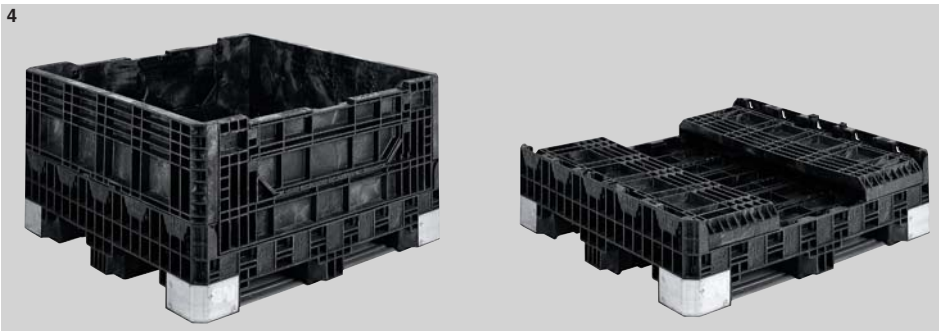

4

4 557 litres - Ref. 2B731***

three runners with drop-door on both long sides
Ext. dim.: L 1,210 X w 1,133 X h 651 mm
Ext. dim.: L 47.6 X w 44.6 X h 25.6"
Int. dim.: L 1,124 X w 1,047 X h 475 mm
Int. dim.: L 44.3 X w 41.3 X h 18.7"
Folded height: 330 mm/13.0"
Unit load: 1,125 Kg/2,500 lbs.
Wt.: 63 Kg/140 lbs., Colour: black.

684 litres - Ref. 2B732***

three runners with drop-door on both long sides
Ext. dim.: L 1,210 X w 1,133 X h 757 mm
Ext. dim.: L 47.6 X w 44.6 X h 29.9"
Int. dim.: L 1,124 X w 1,047 X h 581 mm
Int. dim.: L 44.3 X w 41.3 X h 22.9"
Folded height: 330 mm/13.0"
Unit load: 1,125 Kg/2,500 lbs.
Wt.: 68 Kg/152 lbs., Colour: black.

Refs. 2B731, 2B732 and 2B733 can be fitted with optional extension rings for an additional height of up to 508mm

Lid - Ref. 6B845

Lid for refs. 2B731, 2B732 & 2B733
Ext. dim.: L 1,266 X w 1,149 X h 57 mm
Ext. dim.: L 48.3 X w 45.3 X h 2.3"
Wt.: 20.5 Kg/9.3 lbs., Colour: black.

806 litres - Ref. 2B733***

three runners with drop-door on both long sides
Ext. dim.: L 1,210 X w 1,133 X h 864 mm
Ext. dim.: L 47.6 X w 44.6 X h 34.0"
Int. dim.: L 1,124 X w 1,047 X h 689 mm
Int. dim.: L 44.3 X w 41.3 X h 27.1"
Folded height: 330 mm/13.0"
Unit load: 1,125 Kg/2,500 lbs. high
Wt.: 73 Kg/163 lbs., Colour: black.

***These 3 models interstack and can be fitted with optional extension rings for an additional height of up to 508mm

Other drop door combinations are available subject to a minimum quantity order:

Standard model (drop doors on both long sides)	Without doors	Door on one long side
2B731	2B631	2B831
2B732	2B632	2B832
2B733	2B633	2B833