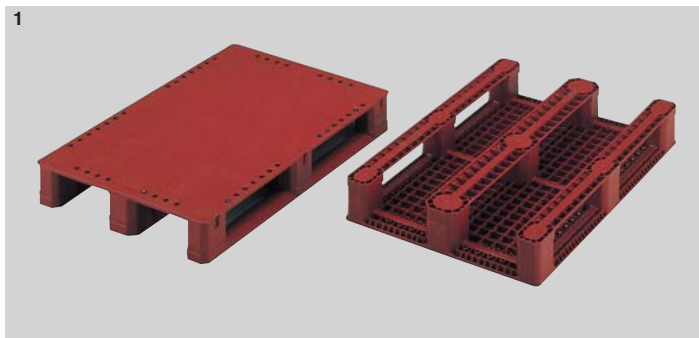

Jumbopal Pallets

1200 x 800 – 1200 x 1000

Jumbopal pallet with feet and runners

Pallet loading for evenly distributed load:

- dynamic – feet: up to 1.5 tonnes
 - runners: up to 2 tonnes
- static – feet: up to 5 tonnes
 - runners: up to 5 tonnes
- racking – runners: up to 1.5 tonnes (depending on type and configuration of load)

1200 x 800mm

Ref. 32001

pallet with 9 feet ventilated deck
 Dim.: L 1,200 x w 800 x h 140mm
 Dim.: L 47.2 x w 31.5 x h 5.5"
 Weight: 11.8 Kg/26.0 lbs.
 Colour: brown-red

Ref. 32003

as ref. 32001 with 7mm collar
 Height: 147mm / 5.8"
 Weight: 11.9 Kg/26.2 lbs.
 Colour: brown-red

Ref. 32010

pallet with 9 feet solid deck with 44 anti-slip studs
 Dim.: L 1,200 x w 800 x h 142mm
 Dim.: L 47.2 x w 31.5 x h 5.6"
 Weight: 13.3 Kg/29.3 lbs.
 Colour: brown-red

Ref. 32301

pallet with 3 runners ventilated deck
 Dim.: L 1,200 x w 800 x h 156mm
 Dim.: L 47.2 x w 31.5 x h 6.1"
 Weight: 17.0 Kg/37.4 lbs.
 Colour: brown-red

Ref. 32303

as ref. 32301 with 7mm collar
 Height: 163mm / 6.4"
 Weight: 17.1 Kg/37.6 lbs.
 Colour: brown-red

1 Ref. 32310

pallet with 3 runners solid deck with 44 anti-slip studs
 Dim.: L 1,200 x w 800 x h 158mm
 Dim.: L 47.2 x w 31.5 x h 6.2"
 Weight: 18.5 Kg/40.7 lbs.
 Colour: brown-red