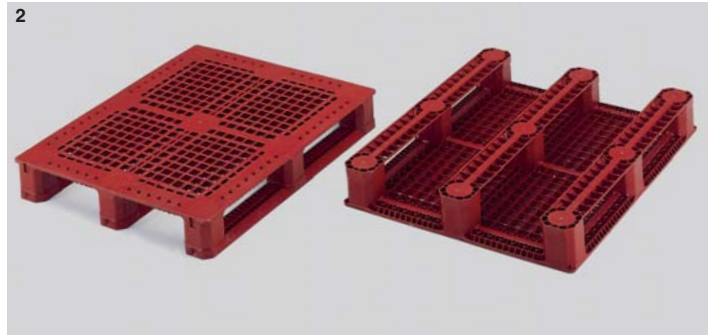

1200 x 1000mm