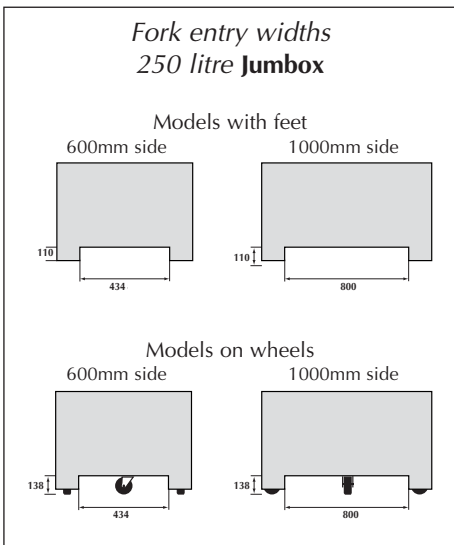

Jumbox range 250 litres and accessories

72

1 250 litres - Ref. 21250

solid sides and base
 Ext. dim.: L 1,000 X w 600 X h 662 mm
 Ext. dim.: L 39.4 X w 23.6 X h 26.1"
 Int. dim.: L 934 X w 534 X h 502 mm
 Int. dim.: L 36.8 X w 21.0 X h 19.8"
 loading: 250 Kg/550 lbs.
 Wt: 18.60 Kg/41.0 lbs.
 Colour: brown-red, white.

2 250 litres - Ref. 21258

solid sides and base on metal dolly
 Ext. dim.: L 1,006 X w 606 X h 860 mm
 Ext. dim.: L 39.6 X w 23.9 X h 33.9"
 Int. dim.: L 934 X w 534 X h 502 mm
 Int. dim.: L 36.8 X w 21.0 X h 19.8"
 loading: 200 Kg/440 lbs.
 two fixed, two swivel braked castors, diameter 160 mm/6"
 Wt: 25.00 Kg/55.1 lbs.
 Colour: brown-red, white.

4 250 litres - Ref. 21298

solid sides and base on castors
 Ext. dim.: L 1,000 X w 600 X h 690 mm
 Ext. dim.: L 39.4 X w 23.6 X h 27.2"
 Int. dim.: L 934 X w 534 X h 502 mm
 Int. dim.: L 36.8 X w 21.0 X h 19.8"
 loading: 200 Kg/440 lbs.
 two fixed, two swivel castors, diameter 125 mm/5"
 Wt: 20.40 Kg/45.0 lbs.
 Colour: brown-red, white.

3 Ref. 64250

lid for Jumboxes ref. 21250 - 21258 and 21298 (does not allow for stacking)
 Ext. dim.: L 1,024 X w 615 X h 40 mm
 Ext. dim.: L 40.4 X w 24.2 X h 1.6"
 Wt: 2.48 Kg/5.5 lbs.
 Colour: brown-red, white.