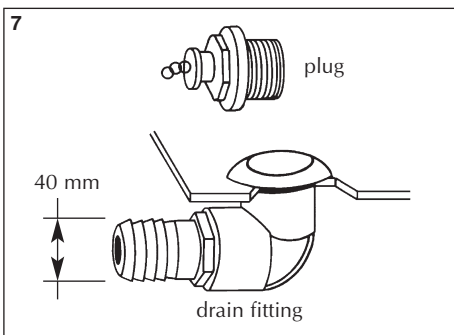

2 250 litres - Ref. 21258

solid sides and base on metal dolly
 Ext. dim.: L 1,006 X w 606 X h 860 mm
 Ext. dim.: L 39.6 X w 23.9 X h 33.9"
 Int. dim.: L 934 X w 534 X h 502 mm
 Int. dim.: L 36.8 X w 21.0 X h 19.8"
 loading: 200 Kg/440 lbs.
 two fixed, two swivel braked castors, diameter 160 mm/6"
 Wt: 25.00 Kg/55.1 lbs.
 Colour: brown-red, white.

4 250 litres - Ref. 21298

solid sides and base on castors
 Ext. dim.: L 1,000 X w 600 X h 690 mm
 Ext. dim.: L 39.4 X w 23.6 X h 27.2"
 Int. dim.: L 934 X w 534 X h 502 mm
 Int. dim.: L 36.8 X w 21.0 X h 19.8"
 loading: 200 Kg/440 lbs.
 two fixed, two swivel castors, diameter 125 mm/5"
 Wt: 20.40 Kg/45.0 lbs.
 Colour: brown-red, white.

3 Ref. 64250

lid for Jumboxes ref. 21250 - 21258 and 21298 (does not allow for stacking)
 Ext. dim.: L 1,024 X w 615 X h 40 mm
 Ext. dim.: L 40.4 X w 24.2 X h 1.6"
 Wt: 2.48 Kg/5.5 lbs.
 Colour: brown-red, white.

5 Ref. 64251

lid for Jumboxes ref. 21250 - 21298 (allows stacking)
 Ext. dim.: L 1,024 X w 615 X h 40 mm
 Ext. dim.: L 40.4 X w 24.2 X h 1.6"
 Wt: 2.45 Kg/5.4 lbs.
 Colour: brown-red, white.

Bulk storage container accessories