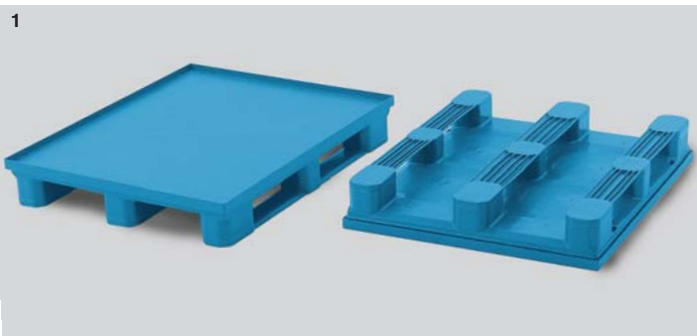

Maestro Pallets

1200 x 1000

84

Maestro with 3 and five runners

Standard models

Pallet loading for evenly distributed load:

- dynamic: up to 1.5 tonnes
 - static: up to 5.0 tonnes
 - racking: up to 1.2 tonne
- (depending on type and configuration of load)

Ref. 3M300

pallet with 3 runners
smooth deck
Dim.: L 1,200 x w 1,000 x h 158mm
Dim.: L 47.2 x w 39.4 x h 6.2"
Weight: 23.5 Kg/51.7 lbs., Colour: blue

Ref. 3M302

as ref. 3M300 with 7mm collar
Dim.: L 1,200 x w 1,000 x h 165mm
Dim.: L 47.2 x w 39.4 x h 6.5"

1 Ref. 3M304

minimum order item
pallet with 3 runners
smooth deck with 25mm extended collar
Dim.: L 1,220 x w 1,020 x h 183mm
Dim.: L 48.0 x w 40.2 x h 7.2"
Weight: 24 Kg/52.8 lbs., Colour: blue

Reinforced steel core models

Pallet loading for evenly distributed load

- dynamic: up to 2.0 tonnes
 - static: up to 5.0 tonnes
 - racking: up to 1.6 tonnes
- (depending on type and configuration of load)

Ref. 3M350

reinforced pallet with 3 runners
smooth deck
Dim.: L 1,200 x w 1,000 x h 158mm
Dim.: L 47.2 x w 39.4 x h 6.2"
Weight: 30 Kg/66 lbs., Colour: grey