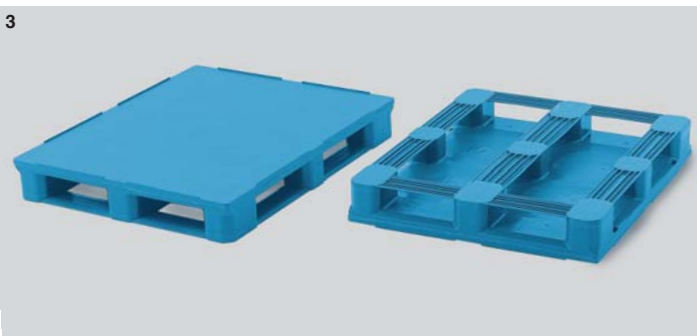

1 Ref. 3M304

minimum order item
pallet with 3 runners
smooth deck with 25mm extended collar
Dim.: L 1,220 x w 1,020 x h 183mm
Dim.: L 48.0 x w 40.2 x h 7.2"
Weight: 24 Kg/52.8 lbs., Colour: blue

Reinforced steel core models

Pallet loading for evenly distributed load

- dynamic: up to 2.0 tonnes
 - static: up to 5.0 tonnes
 - racking: up to 1.6 tonnes
- (depending on type and configuration of load)

Ref. 3M350

reinforced pallet with 3 runners
smooth deck
Dim.: L 1,200 x w 1,000 x h 158mm
Dim.: L 47.2 x w 39.4 x h 6.2"
Weight: 30 Kg/66 lbs., Colour: grey

Ref. 3M352

as ref. 3M350 with 7mm collar
Dim.: L 1,200 x w 1,000 x h 165mm
Dim.: L 47.2 x w 39.4 x h 6.5"

2 Ref. 3M354

minimum order item
reinforced pallet with 3 runners
smooth deck with 25mm extended collar
Dim.: L 1,220 x w 1,020 x h 183mm
Dim.: L 48.0 x w 40.2 x h 7.2"
Weight: 30.5 Kg/67.1 lbs., Colour: grey

Ref. 3M500

pallet with 5 runners
smooth deck
Dim.: L 1,200 x w 1,000 x h 158mm
Dim.: L 47.2 x w 39.4 x h 6.2"
Weight: 24.2 Kg/53.2 lbs., Colour: blue

3 Ref. 3M502

as ref. 3M500 with 7mm collar
Dim.: L 1,200 x w 1,000 x h 165mm
Dim.: L 47.2 x w 39.4 x h 6.5"