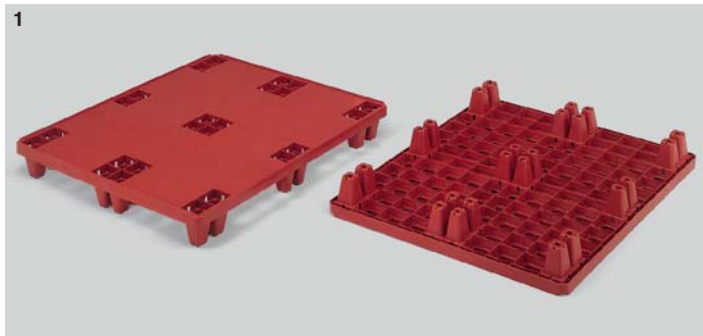

Packpal with feet

Pallet loading for Packpal with nine feet - for evenly distributed load:

- dynamic: up to 500 kg
 - static: up to 1.0 tonne
- (depending on type and configuration of load).

Ref. 3F003

pallet with nine feet
ventilated deck with collar
Dim.: L 1,200 X w 1,000 X h 147 mm
Dim.: L 47.3 X w 39.4 X h 5.8"
Wt: 7.3 kg/16.1 lbs.
Colour: brown-red.

1 Ref. 3F002

pallet with nine feet
solid deck with collar
Dim.: L 1,200 X w 1,000 X h 147 mm
Dim.: L 47.3 X w 39.4 X h 5.8"
Wt: 8.9 kg/19.6 lbs.
Colour: brown-red.

Packpal with three runners

Pallet loading for Packpal with three runners - for evenly distributed load:

- dynamic: up to 1.2 tonnes
 - static: up to 1.5 tonnes
 - racking: up to 350 kg
- (depending on type and configuration of load).

2 Ref. 3F303

pallet with three runners
ventilated deck with collar
Dim.: L 1,200 X w 1,000 X h 172 mm
Dim.: L 47.3 X w 39.4 X h 6.8"
Wt: 9.3 kg/20.5 lbs.
Colour: brown-red.

Ref. 3F302

pallet with three runners
solid deck with collar
Dim.: L 1,200 X w 1,000 X h 172 mm
Dim.: L 47.3 X w 39.4 X h 6.8"
Wt: 10.9 kg/24.0 lbs.
Colour: brown-red.

1200 x 1000 Packpal fork entry dimensions