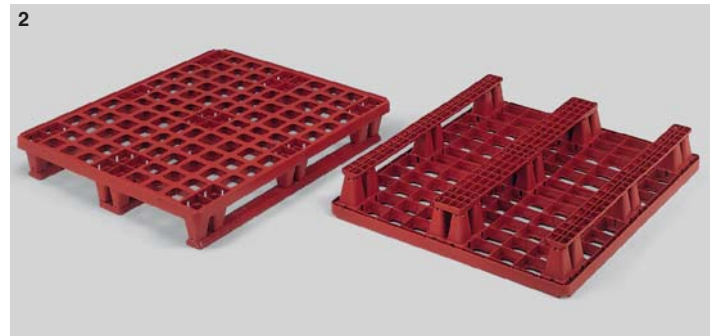

Packpal with feet

Pallet loading for Packpal with nine feet - for evenly distributed load:

- dynamic: up to 500 kg
 - static: up to 1.0 tonne
- (depending on type and configuration of load).

Ref. 3F003

pallet with nine feet
ventilated deck with collar
Dim.: L 1,200 X w 1,000 X h 147 mm
Dim.: L 47.3 X w 39.4 X h 5.8"
Wt: 7.3 kg/16.1 lbs.
Colour: brown-red.

1 Ref. 3F002

pallet with nine feet
solid deck with collar
Dim.: L 1,200 X w 1,000 X h 147 mm
Dim.: L 47.3 X w 39.4 X h 5.8"
Wt: 8.9 kg/19.6 lbs.
Colour: brown-red.

Packpal with three runners

Pallet loading for Packpal with three runners - for evenly distributed load:

- dynamic: up to 500 kg
 - static: up to 1.0 tonne
- (depending on type and configuration of load).

Packpal with perimeter runners

Pallet loading for Packpal with perimeter runners - for evenly distributed load:

- dynamic: up to 1.2 tonnes
 - static: up to 1.5 tonnes
 - racking: up to 350 kg
- (depending on type and configuration of load).

2 Ref. 3F303

pallet with three runners
ventilated deck with collar
Dim.: L 1,200 X w 1,000 X h 172 mm
Dim.: L 47.3 X w 39.4 X h 6.8"
Wt: 9.3 kg/20.5 lbs.
Colour: brown-red.