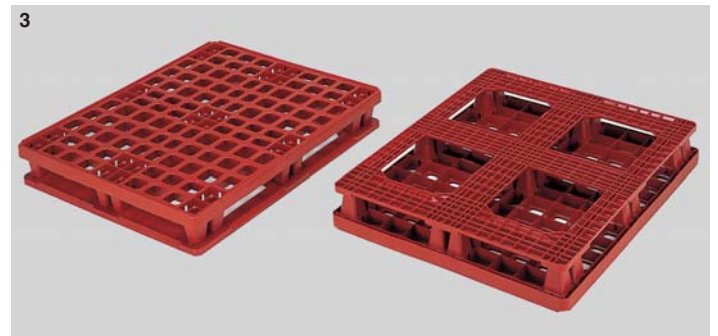

Ref. 3F302

pallet with three runners
solid deck with collar
Dim.: L 1,200 X w 1,000 X h 172 mm
Dim.: L 47.3 X w 39.4 X h 6.8"
Wt: 10.9 kg/24.0 lbs.
Colour: brown-red.

1200 x 1000 Packpal fork entry dimensions

1000 side
models with feet and 3 runners

1200 side
models with feet

1000 side
models with 6 runners

1200 side
models with 3 and 6 runners

3 Ref. 3F503

pallet with perimeter runners
ventilated deck with collar
Dim.: L 1,200 X w 1,000 X h 172 mm
Dim.: L 47.3 X w 39.4 X h 6.8"
Wt: 11.9 kg/26.2 lbs.
Colour: brown-red.

Ref. 3F502

pallet with perimeter runners
solid deck with collar
Dim.: L 1,200 X w 1,000 X h 172 mm
Dim.: L 47.3 X w 39.4 X h 6.8"
Wt: 13.5 kg/29.7 lbs.
Colour: brown-red.