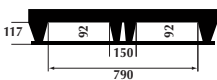

- dynamic: up to 1.2 tonnes
 - static: up to 1.5 tonnes
 - racking: up to 350 kg
- (depending on type and configuration of load).

2 Ref. 3F303

pallet with three runners
ventilated deck with collar
Dim.: L 1,200 X w 1,000 X h 172 mm
Dim.: L 47.3 X w 39.4 X h 6.8"
Wt: 9.3 kg/20.5 lbs.
Colour: brown-red.

Ref. 3F302

pallet with three runners
solid deck with collar
Dim.: L 1,200 X w 1,000 X h 172 mm
Dim.: L 47.3 X w 39.4 X h 6.8"
Wt: 10.9 kg/24.0 lbs.
Colour: brown-red.

1200 x 1000 Packpal fork entry dimensions

1000 side
models with feet and 3 runners

1200 side
models with feet

1000 side
models with 6 runners

1200 side
models with 3 and 6 runners

3 Ref. 3F503

pallet with perimeter runners
ventilated deck with collar
Dim.: L 1,200 X w 1,000 X h 172 mm
Dim.: L 47.3 X w 39.4 X h 6.8"
Wt: 11.9 kg/26.2 lbs.
Colour: brown-red.