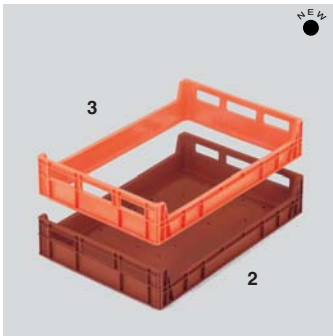

### 1 46 litres – Ref. 230CA

minimum order item  
ventilated sides and base  
Ext. dim.: L 600 x w 400 x h 252mm  
Ext. dim.: L 23.6 x w 15.8 x h 9.9"  
Int. dim.: L 565 x w 365 x h 230mm  
Int. dim.: L 22.2 x w 14.4 x h 9.1"  
Wt: 2.05 Kg/4.5 lbs.  
Colour: brown-red

### 2 22 litres – Ref. PM101

drainage holes in base, ventilated sides  
Ext. dim.: L 600 x w 400 x h 120mm  
Ext. dim.: L 23.6 x w 15.8 x h 4.7"  
Int. dim.: L 575 x w 375 x h 100mm  
Int. dim.: L 22.6 x w 14.8 x h 3.9"  
Wt: 1.15 Kg/2.5 lbs.  
Colour: brown-red

### 3 22 litres – Ref. RP100

spacer for container ref. PM101  
Ext. height: 120mm / 4.7"  
Int. height: 100mm / 3.9"  
Wt: 0.55 Kg/1.2 lbs., Colour: orange  
multiple spacers can be added for increased height

### 4 25 litres – Ref. PM660

drainage holes in base, solid sides  
Ext. dim.: L 668 x w 444 x h 135mm  
Ext. dim.: L 26.3 x w 17.5 x h 5.3"  
Int. dim.: L 615 x w 420 x h 95mm  
Int. dim.: L 24.2 x w 16.5 x h 3.7"  
Wt: 1.45 Kg/3.1 lbs., Colour: grey