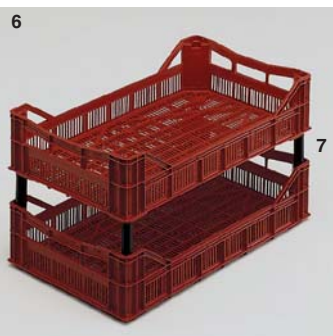

### 2 22 litres – Ref. PM101

drainage holes in base, ventilated sides  
Ext. dim.: L 600 x w 400 x h 120mm  
Ext. dim.: L 23.6 x w 15.8 x h 4.7"  
Int. dim.: L 575 x w 375 x h 100mm  
Int. dim.: L 22.6 x w 14.8 x h 3.9"  
Wt: 1.15 Kg/2.5 lbs.  
Colour: brown-red

### 3 22 litres – Ref. RP100

spacer for container ref. PM101  
Ext. height: 120mm / 4.7"  
Int. height: 100mm / 3.9"  
Wt: 0.55 Kg/1.2 lbs., Colour: orange  
multiple spacers can be added for increased height

### 4 25 litres – Ref. PM660

drainage holes in base, solid sides  
Ext. dim.: L 668 x w 444 x h 135mm  
Ext. dim.: L 26.3 x w 17.5 x h 5.3"  
Int. dim.: L 615 x w 420 x h 95mm  
Int. dim.: L 24.2 x w 16.5 x h 3.7"  
Wt: 1.45 Kg/3.1 lbs., Colour: grey

### 5 25 litres – Ref. RP660

spacer for container ref. PM660  
Ext. height: 135mm / 5.3"  
Int. height: 115mm / 4.5"  
Wt: 0.86 Kg/1.9 lbs., Colour: yellow  
multiple spacers can be added for increased height